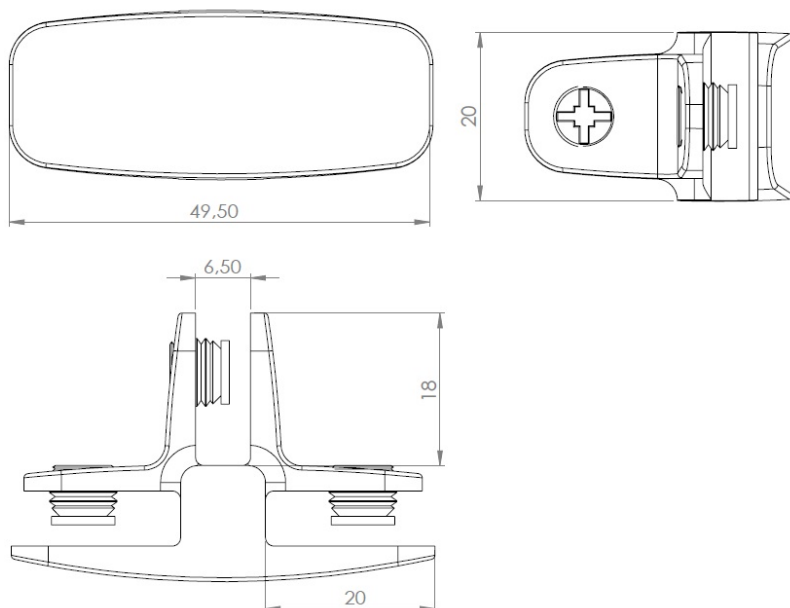

PRODUCT SHEET

Description:

Glass connector "Passion" 3-way,90DG,ALU,W/Metal Screws W/Soft Tip, f/Glass Thickness 4-6mm

Item number:

22.10.116-0

Units	Box	Carton	HS Code	Barcode
Pcs.	12	120	8302420090	 5704866109000